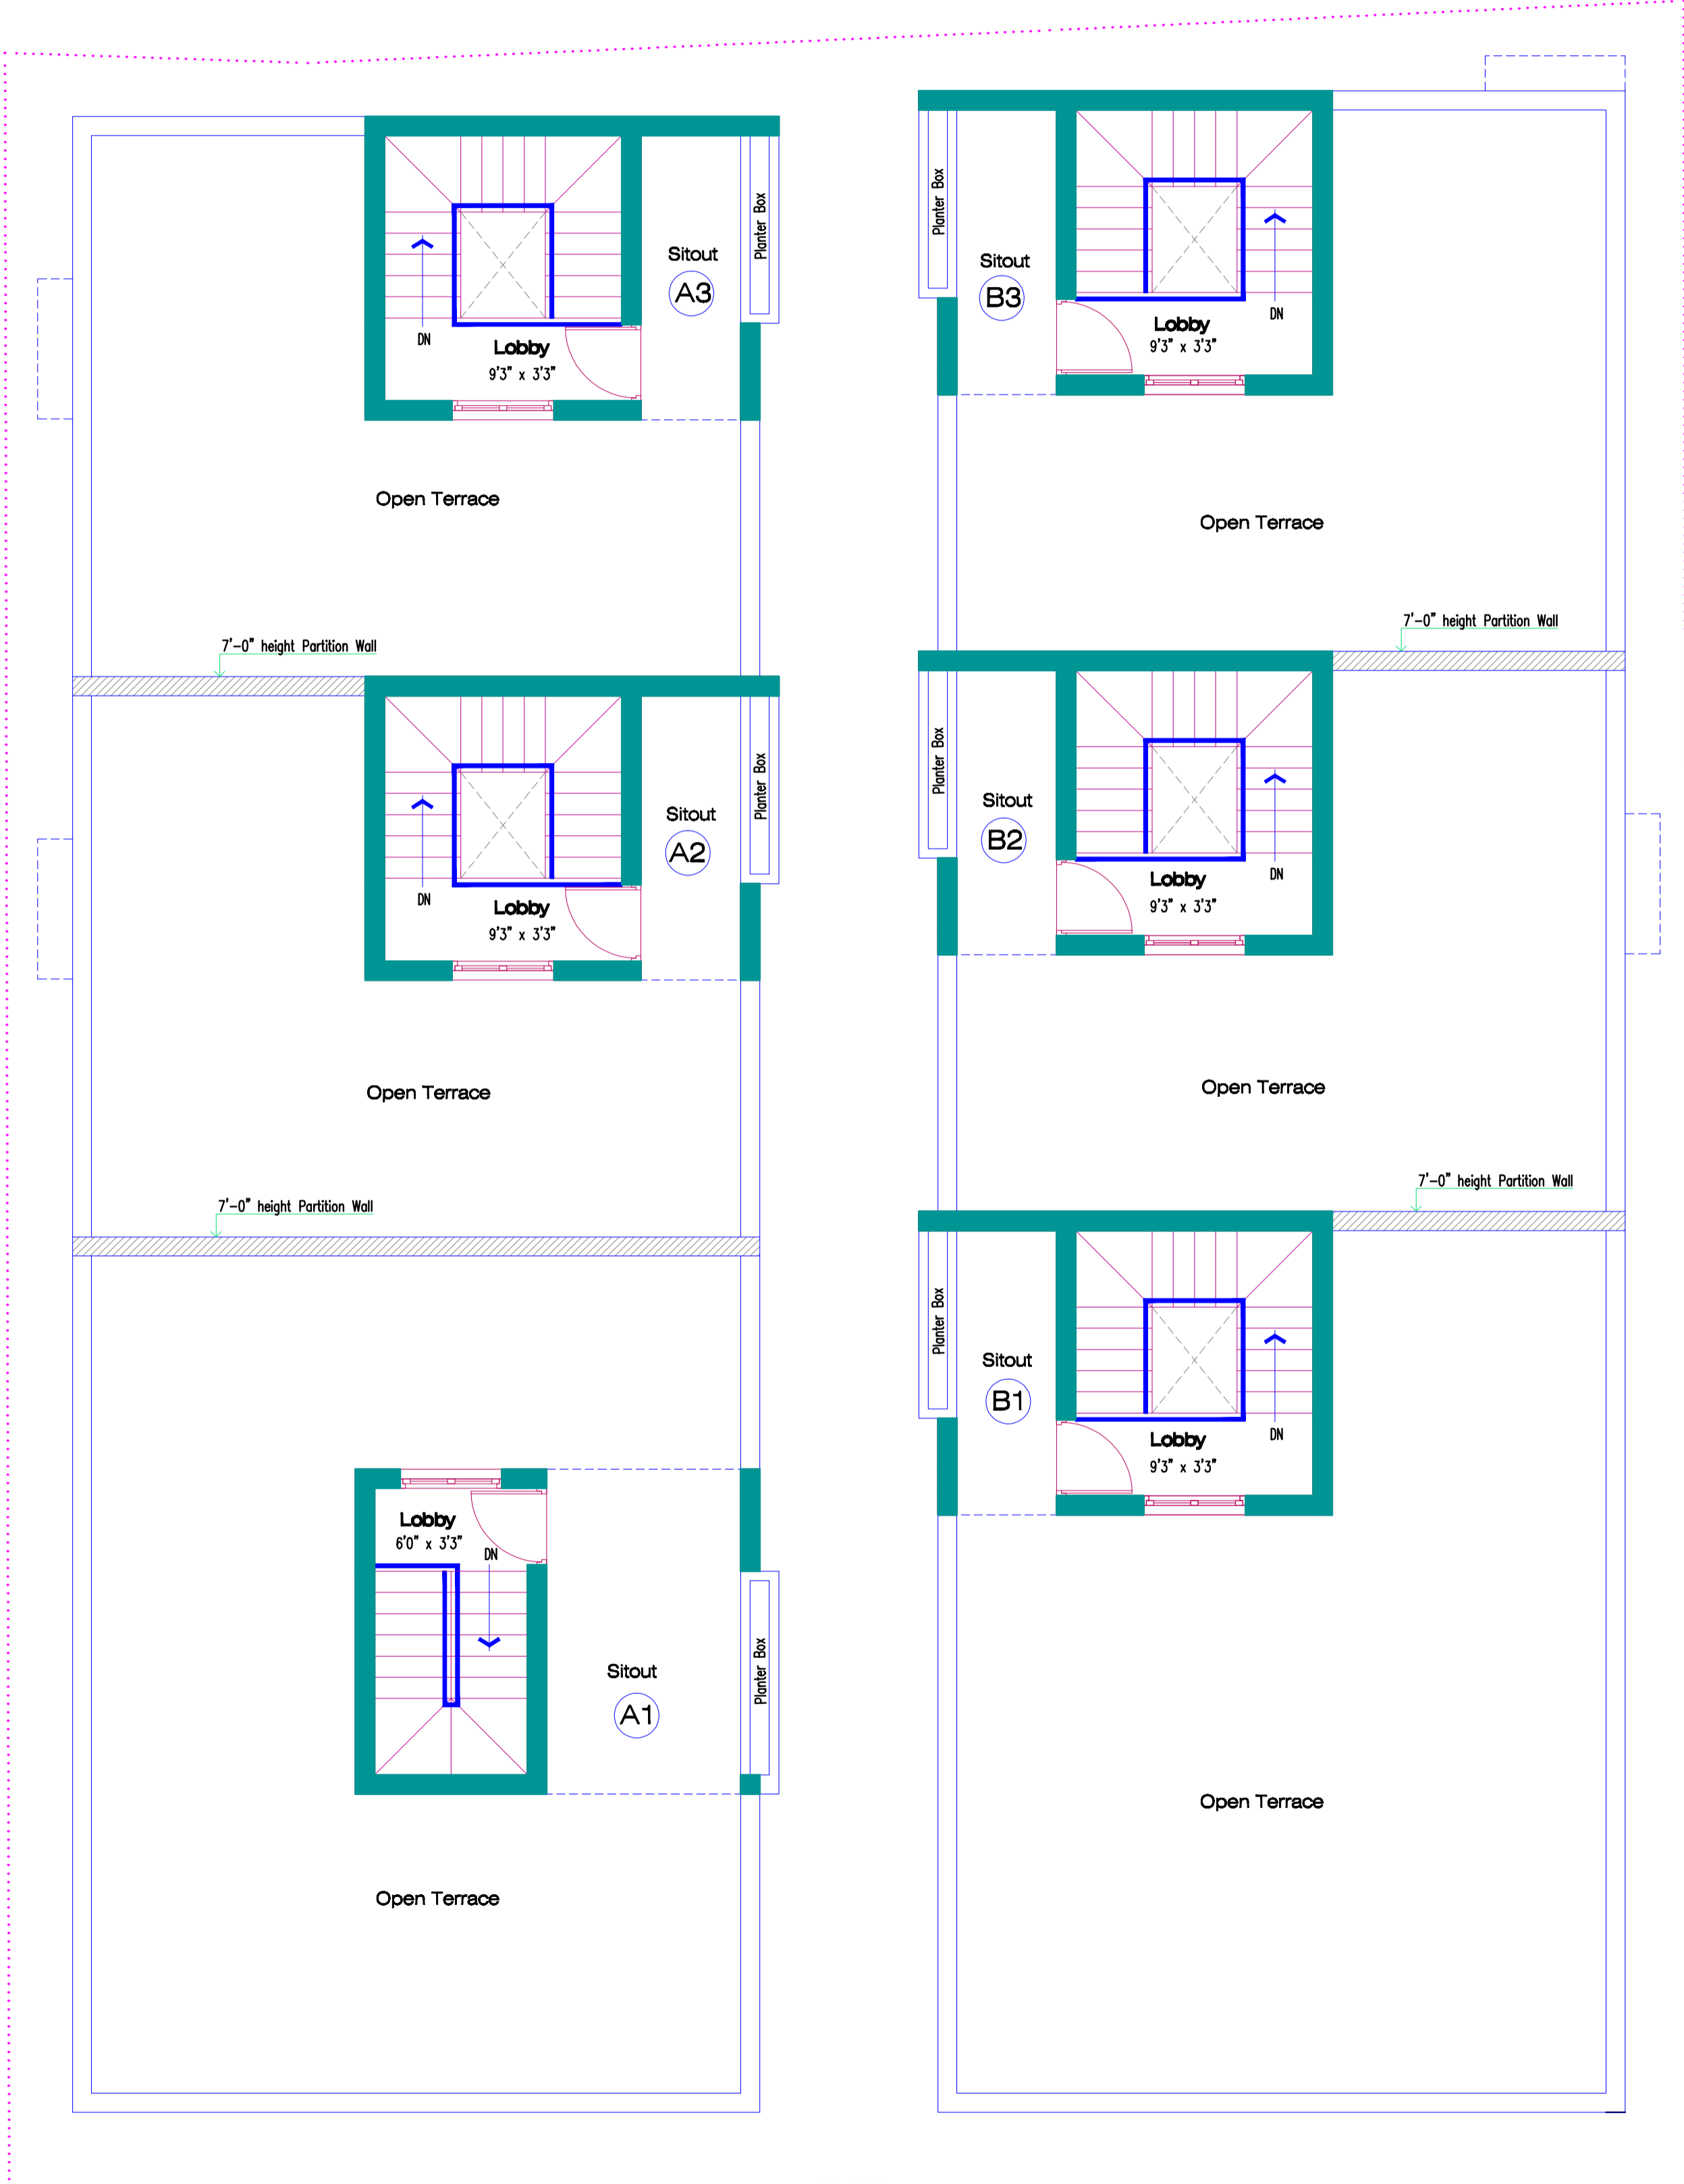

PROPOSED DUPLEX HOUSE AT PLOT : 30 & 31,UNNAMALAI NAGAR,MADAMBAKKAM,CHENNAI- 126.

M/S DOLLY HOMES (SHARON PRIME)

SECOND FLOOR PLAN